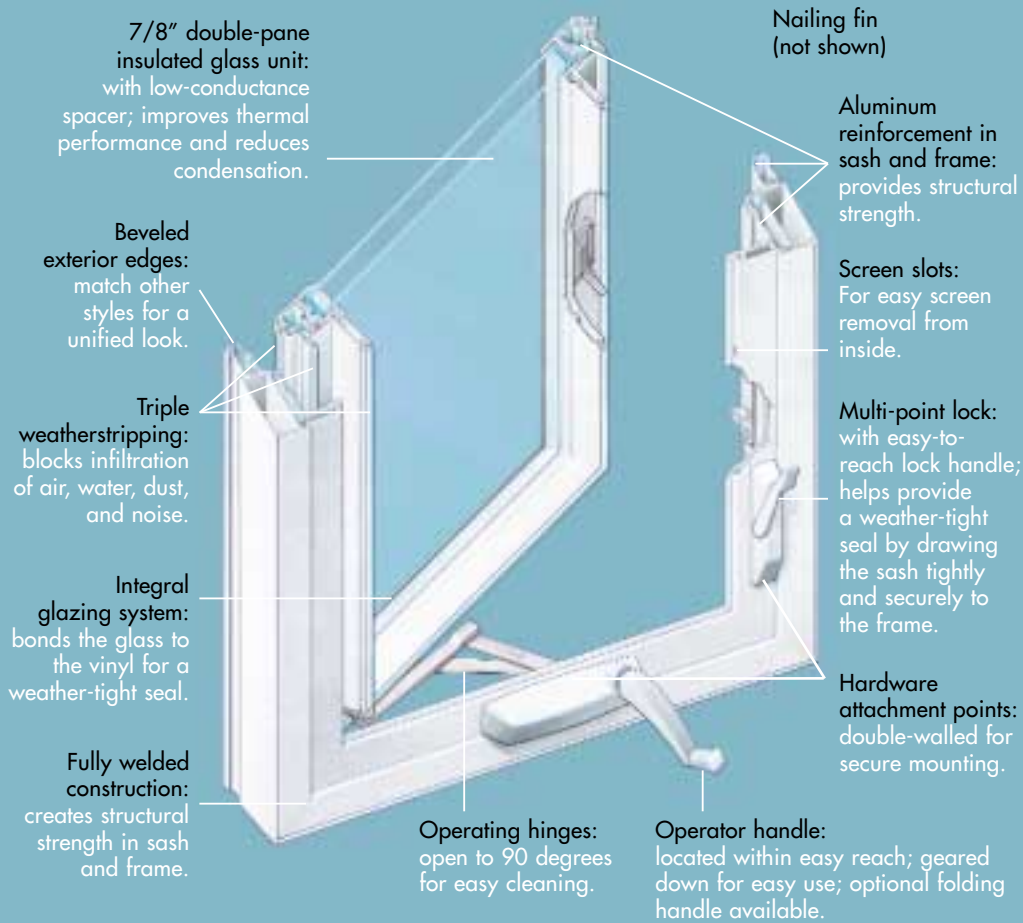

Casement window features and benefits

Note: CertainTeed's exclusive Thermafect® Low "E" glass is available as an option. In larger casements, a fixed operator arm attaches to keeper side of sash.

The multi-point lock offers extra security and easy operation — it reaches out to capture the sash, and makes sealing the window one smooth operation.

Excellent performance in the toughest weather.

As with all CertainTeed windows, these casements and awnings are engineered to beat the weather. In fact, they outperform industry standards for air and water infiltration by over 100 percent.

Fusion-welded construction and integral glazing mean that there are no gaps in frames or sashes. Triple weatherstripping encircles the window opening and the multi-point lock makes it a weather-tight seal.

With CertainTeed's proprietary Thermafect® Low "E" glazing system with argon gas and low conductance spacer, these windows deliver the best U-value in their class. What's more, Thermafect significantly

outperforms ordinary glazing systems in UV block, shading coefficient, and solar heat gain coefficient.

The strongest warranty in the industry. CertainTeed windows are covered by a lifetime limited warranty, plus our SureStart™ protection that covers 100 percent of the cost of materials *and* labor for any manufacturing defect which occurs during the first five years following installation.

Hardware style and color options.

White and tan vinyl casement windows have color-matched hardware. Fixed handle style, shown below, is standard.

CertainTeed's vinyl composite casement windows have clay-colored hardware standard; brass and white hardware are available as options.

Folding handle

Handles are also available in a folding style (shown below in white) to minimize interference with draperies and blinds. They are available in the color choices shown above.